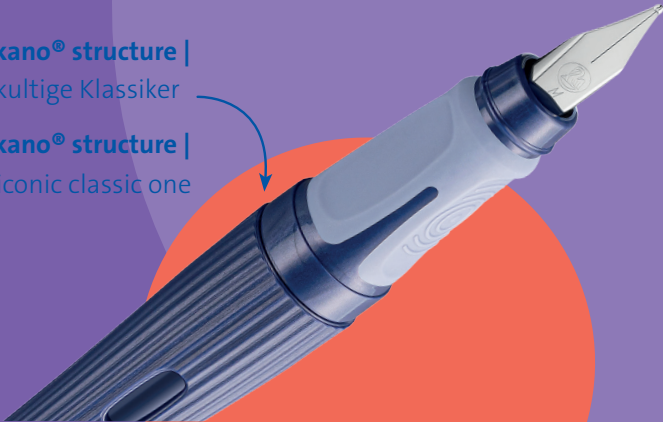

griffix® |
Schreibenlernen mit System

griffix® |
Learning to write with system

Pelikano® structure |
der kultige Klassiker

Pelikano® structure |
the iconic classic one