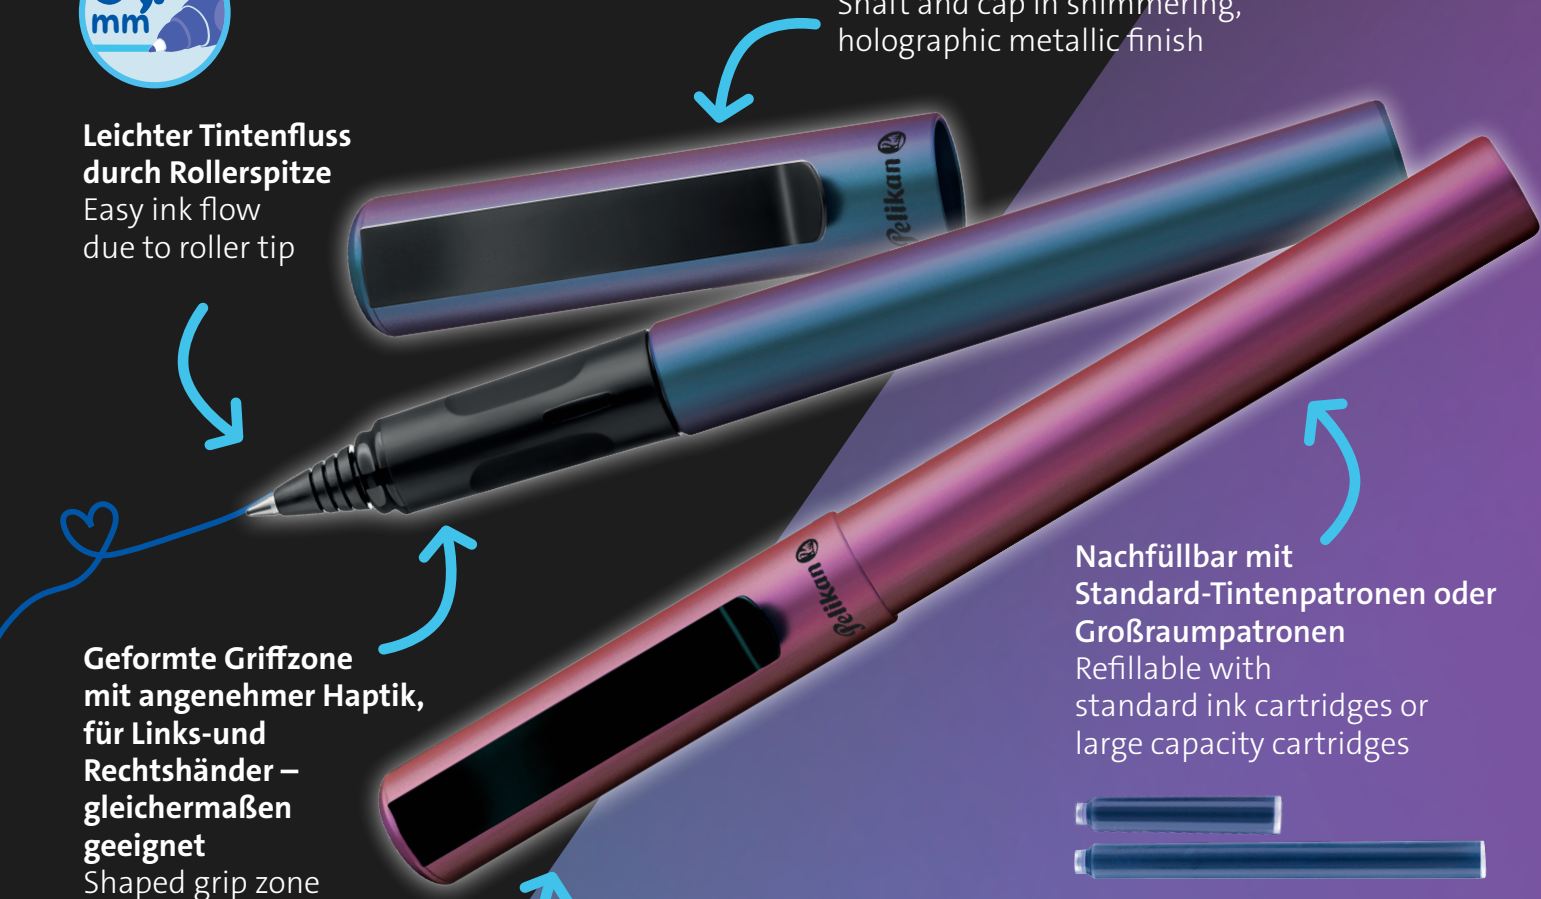

Pina Colada® *HOLOGRAFISCH*

Super cool und super trendy.
Hier muss man zwei Mal hinschauen!
Je nach Lichteinstrahlung verändert sich die Farbe
bei unserem neuen Tintenroller Pina Colada Holo.

Super cool and super trendy.
You have to look twice!
Depending on the light, the color changes of our new
Pina Colada Holo rollerball pen.

**Leichter Tintenfluss
durch Rollerspitze**
Easy ink flow
due to roller tip

**Schaft und Kappe in schimmernder,
holographischer Metallic-Lackierung**
Shaft and cap in shimmering,
holographic metallic finish

**Geformte Griffzone
mit angenehmer Haptik,
für Links- und
Rechtshänder –
gleichermaßen
geeignet**
Shaped grip zone
with a pleasant feel
For left and right-hander
sequally suitable

**Nachfüllbar mit
Standard-Tintenpatronen oder
Großraumpatronen**
Refillable with
standard ink cartridges or
large capacity cartridges

Blaue löschrare Tinte
Blue erasable ink