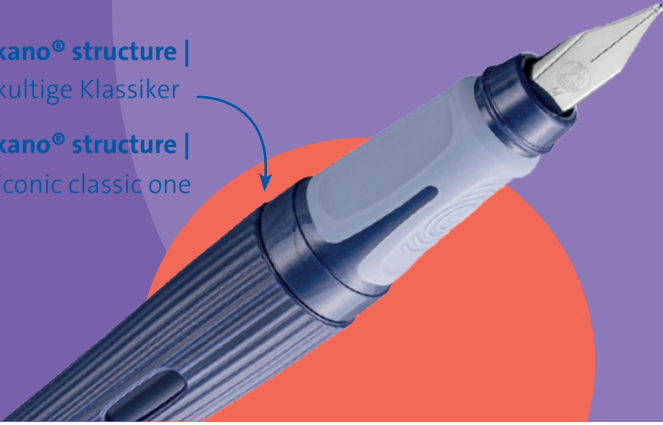

griffix® |
Schreibenlernen mit System

griffix® |
Learning to write with system

Pelikano® structure |
der kultige Klassiker

Pelikano® structure |
the iconic classic one

Twist® |
Der Trendige

Twist® |
The trendy one

Schreiben | Writing

Der kompetente Schreib-Spezialist
The competent writing specialist

- Füllhalter & Tintenroller
  Fountain pens & roller balls
- Tintenlöscher & Patronen
  Ink eradicators & ink cartridges
- Bleistifte, Anspitzer & Radierer
  Lead pencils, sharpeners & erasers
- Zeichengeräte
  Drawing instruments
- Tintenschreiber & Fineliner
  Ink pens & fineliner
- Kugelschreiber & Gelschreiber
  Ballpoint pens & gel pens
- Textmarker & Marker
  Highlighter & marker
- Spiral & Schulblöcke
  Spiral & school notebooks